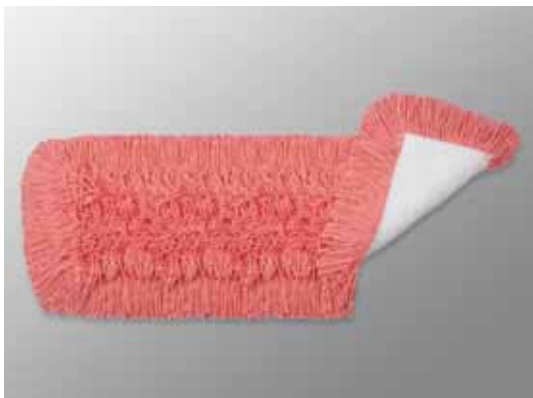

G-Stat Dust Mops

- Specifically designed yarn for greater pickup of dust particles.
- Resists fraying and tangling even after prolonged use.
- Long wearing polyester backing with extra stitching to ensure longer life.