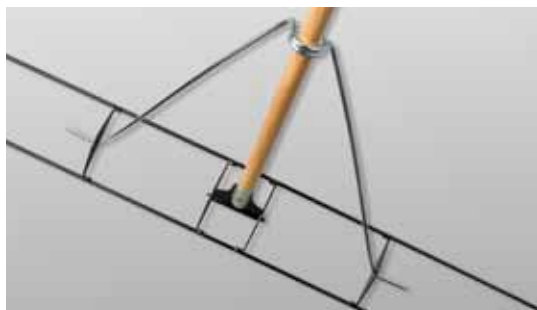

Call Us Today at 905-851-4488 or 1-800-465-3596 Fax 905-851-4688

Ezy Break-Away Frames And Handle

New product 2008

- Constructed of a heavy galvanized metal wire, the EZY Break-Away frame features a rotating locking lever that securely locks the frame when in use
- EZY Break-Away frames swivel 360° degrees at all angles to provide the most versatile, dust control tool
- Designed for repeated commercial use
- These heavy duty durable frames feature a unique handle connector that connects securely to the frame for a longer life and no breakages.
- Frames are available in lengths from 18" to 48" for the 5" Series Dust Mops
- The EZY Break-Away handle comes complete with a unique connector to fasten to the frame

Dust Mop Brace

- Ideal to reinforce larger dust mops from 48" and larger.
- Makes a heavy duty large dust mop frame more durable and provides extra support for handle which helps distribute weight for better control.
- Constructed of heavy duty rust proof steel wire that is quickly and easily mounted.
- Frames are sold separately.