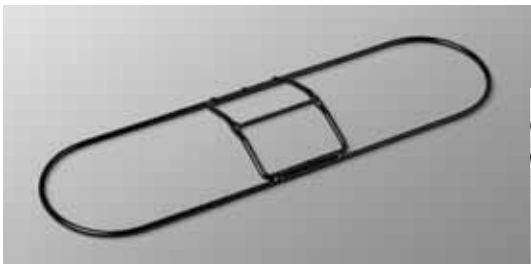

Snap-On Frames

- Durable Snap-on frames are designed to be used with tie-on style dustmops

Code	Description	Size	kg	lbs	Cube m	Cube ft	Pack
DTSN518F	Snap-on dust mop – frame only	46 cm x 13 cm / 18 x 5 in	8.5	18.74	.020	.7	12/1
DTSN524F	Snap-on dust mop – frame only	61 cm x 13 cm / 24 x 5 in	8.5	18.74	.020	.7	12/1
DTSN536F	Snap-on dust mop – frame only	91 cm x 13 cm / 36 x 5 in	8.5	18.74	.020	.7	12/1
DTSN548F	Snap-on dust mop – frame only	122 cm x 13 cm / 48 x 5 in	8.5	18.74	.020	.7	12/1
DTSN560F	Snap-on dust mop – frame only	152 cm x 13 cm / 60 x 5 in	8.5	18.74	.020	.7	12/1